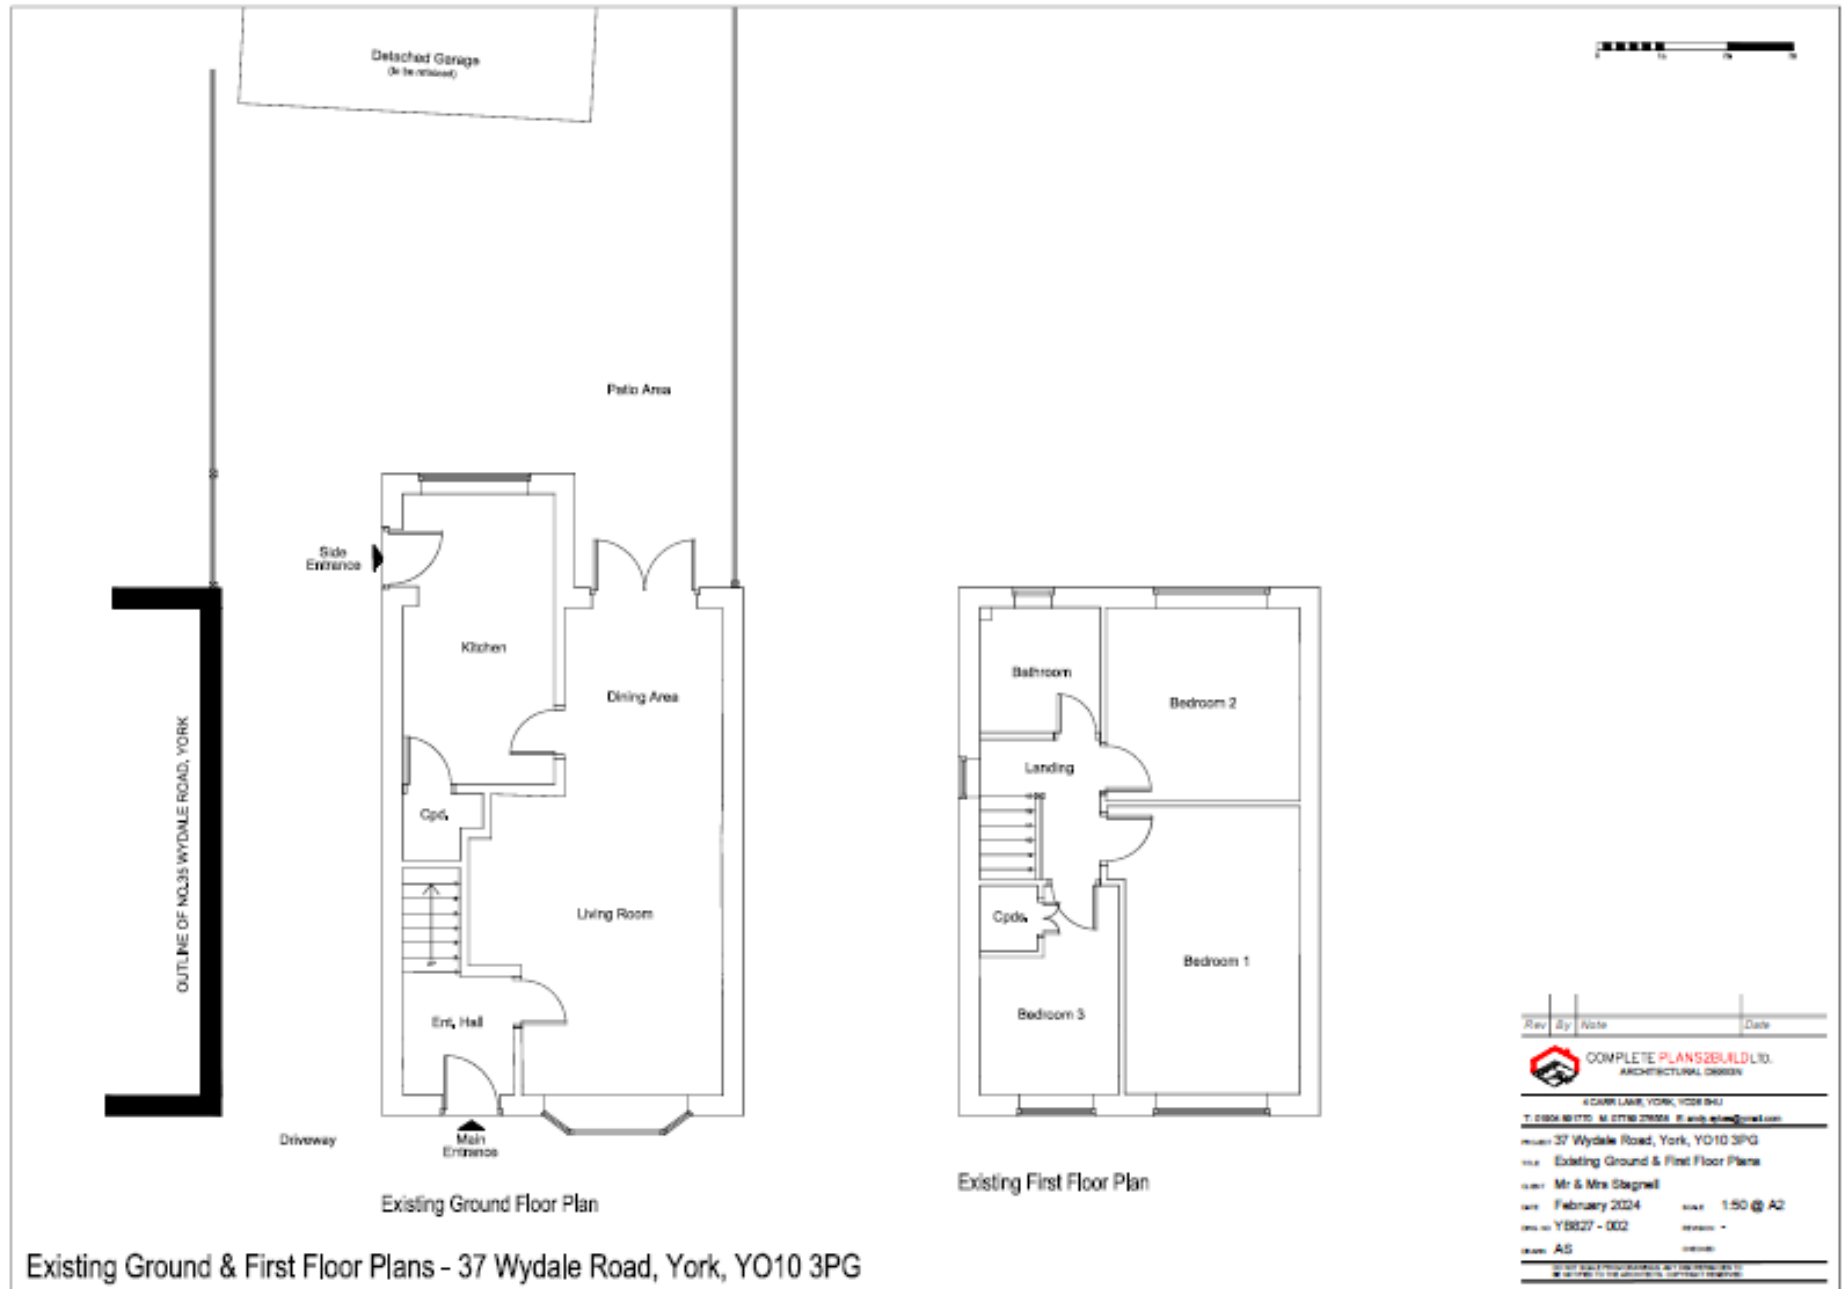

Planning Committee B

24/00367/FUL

37 Wydale Road Osbaldwick

Proposed site plan

Existing floor plans

Existing Ground & First Floor Plans - 37 Wydale Road, York, YO10 3PG

Proposed floor plans